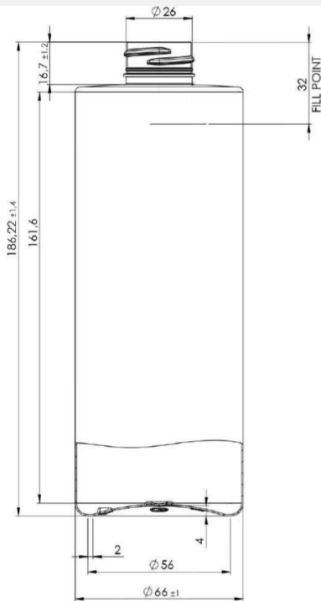

Cylinder 500

General info

Item no. (SKU):	
Family / Range:	Cylinder
Capacity:	500ml
Neck:	28/410
Weight:	30
Shape:	Round
Material:	PET
Colour:	All Colours Available
Print Areas:	N/A
Country of Origin:	Lithuania

Packaging Info

Packed in Boxes

Box Dimensions (mm):	594 x 394 x 448
Quantity per box (pcs):	
Boxes per pallet (pcs):	
Quantity per pallet (pcs):	
Net weight (kg):	
Gross weight (kg):	
Pallet height (mm):	2400

Packed in PE bags on trays (Full pallet)

Tray dimensions (mm):	1200 x 800 x 50
Quantity per tray (pcs):	216
Quantity per PE bag (pcs):	108
PE bags per tray (pcs):	2
Trays per pallet (pcs):	12
Quantity per pallet (pcs):	2592
Net weight (kg):	78
Gross weight (kg):	93
Pallet height (mm):	2400